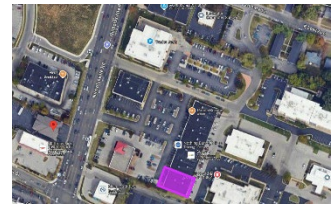

HDI CATS is one of our favorite training locations. Since it is off campus, it is a lot easier for people who don't have parking passes or don't know their way around campus.

Parking

The Malabu Heights shopping center provides ample parking for visitors and staff. No parking permits are required. Designated accessible parking spaces are located adjacent to the building in front of the door.

Location

HDI CATS
2358 Nicholasville Road
Suite 180
Lexington, KY 40503

[Google Maps link](#)

Aerial view of Malabu Heights Plaza. HDI CATS is located at the southwest corner of the building on the end. It is indicated by a magenta box.